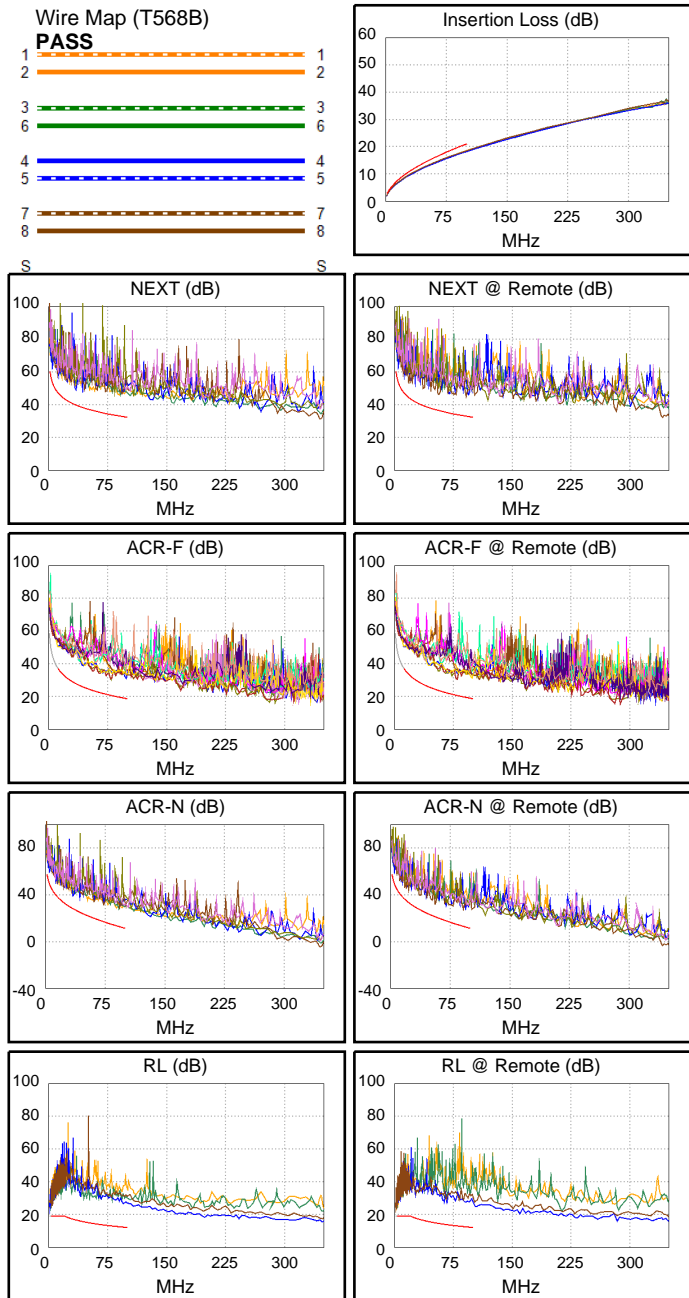

Cable ID: DS-1LN5E-S

Date / Time: 09/14/2018 08:25:17 AM
Headroom 8.8 dB (NEXT 36-45)
Test Limit: TIA Cat 5e Perm. Link
 Cable Type: Cat 5e U/UTP
 NVP: 69.0%

Operator: PGK
 Software Version: V5.2 Build 1
 Limits Version: V6.1
 Calibration Date:
 Main (Module): 10/30/2017
 Remote (Module): 10/30/2017

Test Summary: PASS

Model: DSX-5000
 Main S/N: 2552832
 Remote S/N: 2553068
 Main Adapter: DSX-PLA004
 Remote Adapter: DSX-PLA004

Length (ft), Limit 295	[Pair 36]	295
Prop. Delay (ns), Limit 498	[Pair 12]	445
Delay Skew (ns), Limit 44	[Pair 12]	11
Resistance (ohms)	[Pair 78]	17.44
Insertion Loss Margin (dB)	[Pair 12]	2.5
Frequency (MHz)	[Pair 12]	100.0
Limit (dB)	[Pair 12]	21.0

PASS	MAIN	SR	MAIN	SR
Worst Pair	36-45	45-36	36-45	45-36
ACR-F (dB)	9.6	9.6	9.7	9.7
Freq. (MHz)	79.0	79.0	79.5	79.3
Limit (dB)	20.7	20.7	20.6	20.6
Worst Pair	36	36	12	12
PS ACR-F (dB)	12.0	11.8	13.7	12.9
Freq. (MHz)	79.0	79.0	98.3	98.5
Limit (dB)	17.7	17.7	15.8	15.7

N/A	MAIN	SR	MAIN	SR
Worst Pair	12-78	12-78	12-45	36-45
ACR-N (dB)	9.3	9.7	15.0	14.6
Freq. (MHz)	4.8	4.6	91.8	91.5
Limit (dB)	49.3	49.6	12.9	13.0
Worst Pair	12	12	12	78
PS ACR-N (dB)	10.5	11.1	16.3	16.8
Freq. (MHz)	34.3	4.6	96.3	95.3
Limit (dB)	25.1	46.6	9.0	9.2