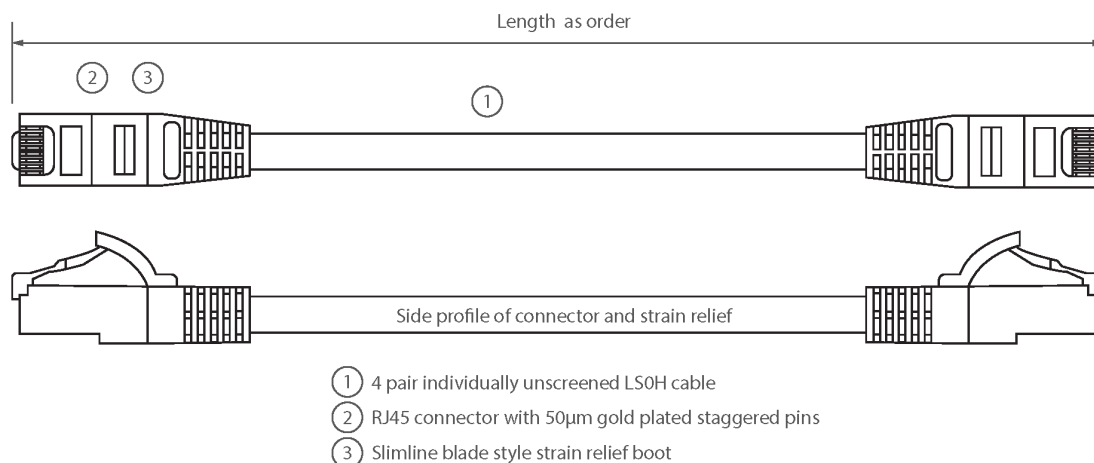

✕ Blade style "slimline" moulded strain relief boot with clip protector

✕ LSOH outer sheath

Product Overview

Excel Category 6 U/UTP patch leads are manufactured and tested to ISO 11801, EN 50173 & TIA/EIA 568 requirements for patch cord assemblies and provide optimum performance levels for structured cabling installations.

Product Specifications

Feature	Values
Cable type	U/UTP
Category	6
Length	15 m
Type of connector connection 1	RJ45 8(8)
Type of connector connection 2	RJ45 8(8)
Outer sheath colour	Grey
Strain relief boot	Moulded-on
Strain relief boot colour	Grey
Flame retardant version	Yes
Halogen free	Yes
Cable construction	1x4
AWG-size	24

Excel Cat6 Patch Lead U/UTP Unshielded LSOH Blade Booted 15m Grey

Item Code: 100-336

excel
without compromise.

Pin assignment

1:1

Product drawing

Standards

Applicable standard	Detail
ISO/IEC 11801-1:2017	Information technology - Generic cabling for customer premises: Part 1 General Requirements
EN 50173-1:2018	Information technology. Generic cabling systems - General requirements
ANSI/TIA 568-2.D	Balanced Twisted-Pair Telecommunications Cabling and Components Standards
IEC 61156-5:2009+AMD1:2012 CSV	Multicore and symmetrical pair/quad cables for digital communications - Part 5: Symmetrical pair/quad cables with transmission characteristics up to 1 000 MHz - Horizontal floor wiring - Sectional specification
IEC 60332-1-2:2004	Tests on electric and optical fibre cables under fire conditions. Test for vertical flame propagation for a single insulated wire or cable. Procedure for 1 kW pre-mixed flame
IEC 61034-2:2005+A1:2013	Measurement of smoke density of cables burning under defined conditions - Part 2: Test procedure and requirements
RoHS	Compliant to the Restriction of Hazardous Substances
WFD	Compliant to Waste Framework Directive