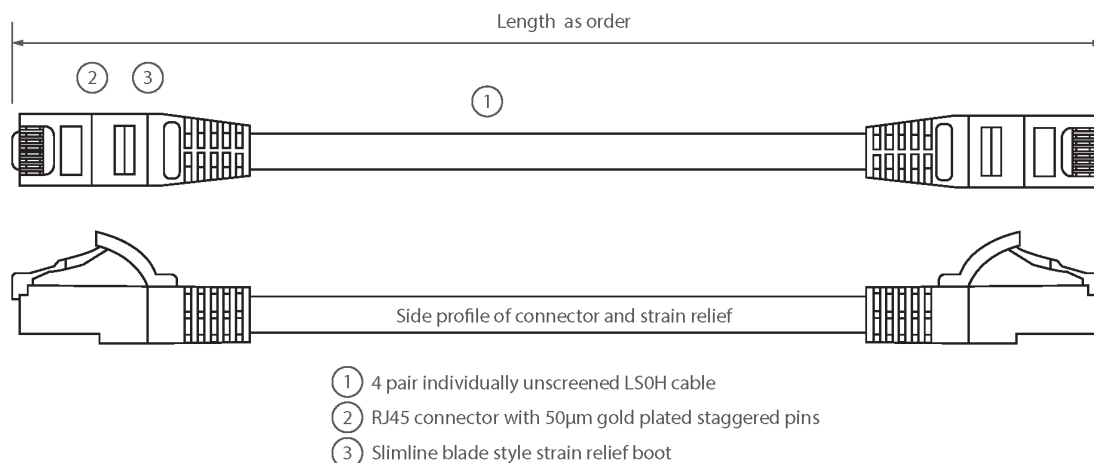

Product Specifications

Feature	Values
Cable type	U/UTP
Category	6
Length	5 m
Type of connector connection 1	RJ45 8(8)
Type of connector connection 2	RJ45 8(8)
Outer sheath colour	Grey
Strain relief boot	Moulded-on
Strain relief boot colour	Grey
Flame retardant version	Yes
Halogen free	Yes
Cable construction	1x4
AWG-size	24

Excel Cat6 Patch Lead U/UTP Unshielded LSOH Blade Booted 5m Grey

Item Code: 100-314

excel
without compromise.

Pin assignment

1:1

Product drawing

Standards

Applicable standard	Detail
ISO/IEC 11801-1:2017	Information technology - Generic cabling for customer premises: Part 1 General Requirements
EN 50173-1:2018	Information technology. Generic cabling systems - General requirements
ANSI/TIA 568-2.D	Balanced Twisted-Pair Telecommunications Cabling and Components Standards
IEC 61156-5:2009+AMD1:2012 CSV	Multicore and symmetrical pair/quad cables for digital communications - Part 5: Symmetrical pair/quad cables with transmission characteristics up to 1 000 MHz - Horizontal floor wiring - Sectional specification
IEC 60332-1-2:2004	Tests on electric and optical fibre cables under fire conditions. Test for vertical flame propagation for a single insulated wire or cable. Procedure for 1 kW pre-mixed flame
IEC 61034-2:2005+A1:2013	Measurement of smoke density of cables burning under defined conditions - Part 2: Test procedure and requirements
RoHS	Compliant to the Restriction of Hazardous Substances
WFD	Compliant to Waste Framework Directive