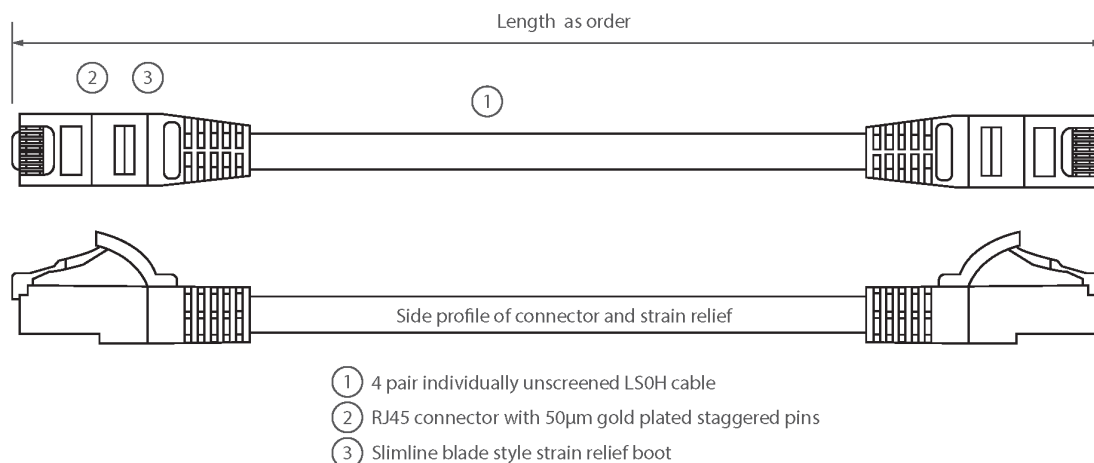

Product Specifications

Feature	Values
Cable type	U/UTP
Category	6
Length	2 m
Type of connector connection 1	RJ45 8(8)
Type of connector connection 2	RJ45 8(8)
Outer sheath colour	Grey
Strain relief boot	Moulded-on
Strain relief boot colour	Grey
Flame retardant version	Yes
Halogen free	Yes
Cable construction	1x4
AWG-size	24

Excel Cat6 Patch Lead U/UTP Unshielded LSOH Blade Booted 2m Grey

Item Code: 100-311

excel
without compromise.

Pin assignment

1:1

Product drawing

Standards

Applicable standard	Detail
ISO/IEC 11801-1:2017	Information technology - Generic cabling for customer premises: Part 1 General Requirements
EN 50173-1:2018	Information technology. Generic cabling systems - General requirements
ANSI/TIA 568-2.D	Balanced Twisted-Pair Telecommunications Cabling and Components Standards
IEC 61156-5:2009+AMD1:2012 CSV	Multicore and symmetrical pair/quad cables for digital communications - Part 5: Symmetrical pair/quad cables with transmission characteristics up to 1 000 MHz - Horizontal floor wiring - Sectional specification
IEC 60332-1-2:2004	Tests on electric and optical fibre cables under fire conditions. Test for vertical flame propagation for a single insulated wire or cable. Procedure for 1 kW pre-mixed flame
IEC 61034-2:2005+A1:2013	Measurement of smoke density of cables burning under defined conditions - Part 2: Test procedure and requirements
RoHS	Compliant to the Restriction of Hazardous Substances
WFD	Compliant to Waste Framework Directive